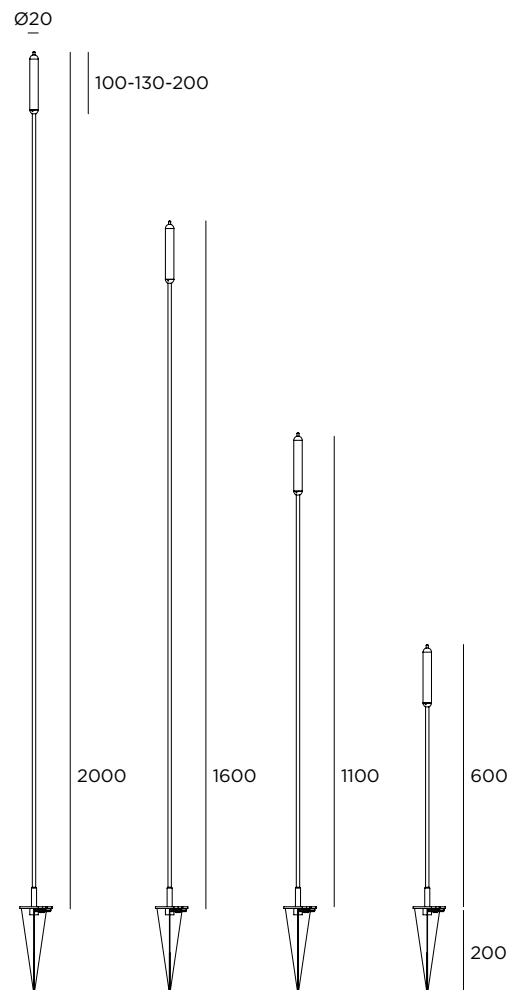

G4 / 1,6W / 200lm / 12V / H 600 mm

SOP1AH1 ■ ■ ■

G4 / 1,6W / 200lm / 12V / H 1100 mm

SOP1AH2 ■ ■ ■

G4 / 1,6W / 200lm / 12V / H 1600 mm

SOP1AH3 ■ ■ ■

G4 / 1,6W / 200lm / 12V / H 2000 mm

SOP1AH4 ■ ■ ■

LED / 1W / 100lm / 350mA / H 600 mm

SOP1BH1 ■ ■ ■ ■

LED / 1W / 100lm / 350mA / H 1100 mm

SOP1BH2 ■ ■ ■ ■

LED / 1W / 100lm / 350mA / H 1600 mm

SOP1BH3 ■ ■ ■ ■

LED / 1W / 100lm / 350mA / H 2000 mm

SOP1BH4 ■ ■ ■ ■

■ LED color

■ Diffuser's lenght

Finishing

2 2700 K

10 100 mm

IN Inox

3 3000 K

13 130 mm

BT Browntech

20 200 mm

Drivers 12V and 350mA p. 240

Soffione P1

CE IP65 IK07 12V

Stainless steel AISI 316L

Spike to be buried

Hand blown sand blasted glass L= 100, 130 and 200mm

G4 version with LED bulb included and version with LED card integrated

Supplied with 3 mt cable

Driver 12V (G4) or driver 350mA (LED) not included