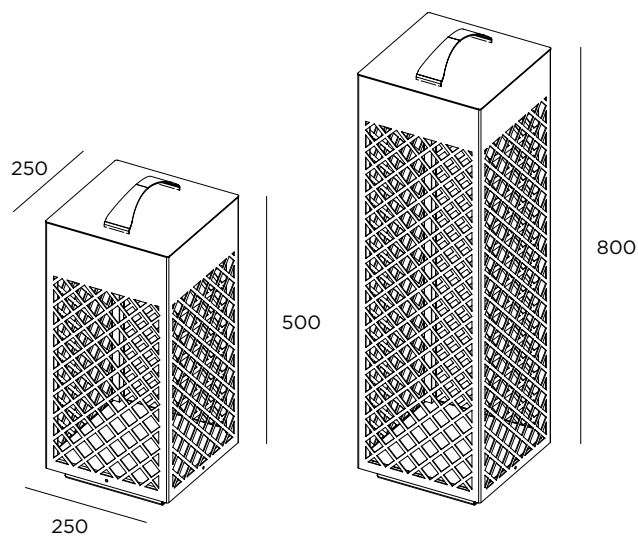

LED 7W / 700lm / 250 x 250 x H 800 mm

CDMRR1D1 ■ ■ ■ ■

LED 7W / 700lm / 250 x 250 x H 500 mm

CDMRR1D2 ■ ■ ■ ■

■ LED color

Finishing

1 2200 K

IN Inox

2 2700 K

BT Browntech

3 3000 K

NB Naturalblack

Drivers 24V p. 240

Casta diva mobile R1 rechargeable

CE LED IP65 IK08

Stainless steel AISI 316L
Rechargeable with 7 hours autonomy