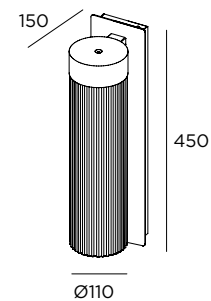

E27 / 220-240V / IP 54

NAB2P1

LED 4W / 400lm / 220-240V / IP 65

NAB2P2

LED color

1 2200 K

2 2700 K

3 3000 K

Finishing

IN Inox

BT Browntech

NB Naturalblack

Nabucco

CE IP54/65 IK07 220-240V

Stainless steel AISI 316L

Fixing to the wall

Striped glass diffuser

Bulb not included