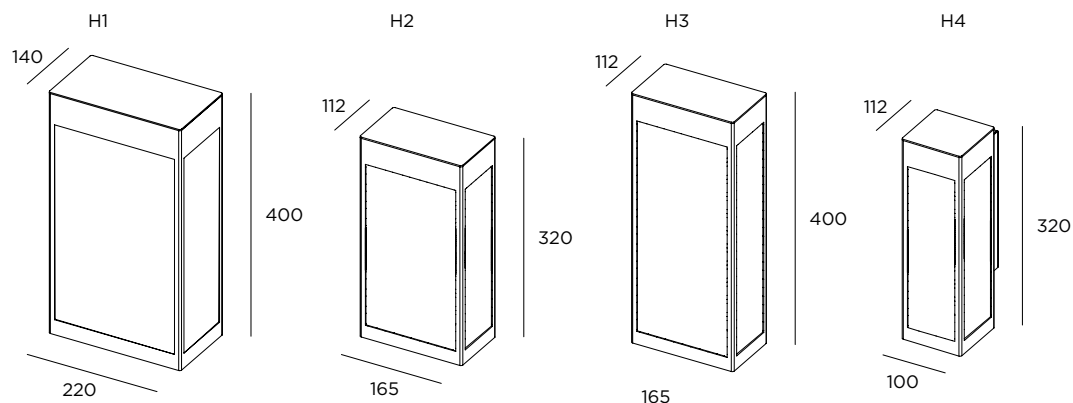

E27 / 220-240V / 220 x 140 x H 400 mm

CDDV1H1M

LED 4W / 400lm / 220-240V / 220 x 140 x H 400 mm

CDDV2H1M

E27 / 220-240V / 165 x 112 x H 320 mm

CDDV1H2M

LED 4W / 400lm / 220-240V / 165 x 112 x H 320 mm

CDDV2H2M

E27 / 220-240V / 165 x 112 x H 400 mm

CDDV1H3M

LED 4W / 400lm / 220-240V / 165 x 112 x H 400 mm

CDDV2H3M

E27 / 220-240V / 100 x 112 x H 400 mm

CDDV1H4M

LED 4W / 400lm / 220-240V / 100 x 112 x H 400 mm

CDDV2H4M

Casta diva wall V1

CE IP65 IK08 220-240V

Stainless steel AISI 316L

Fixing to the wall

Thousand lines opal glass diffuser

Integrated LED or E27

LED color

1 2200 K

2 2700 K

3 3000 K

Finishing

IN Inox

BT Browntech

NB Naturalblack