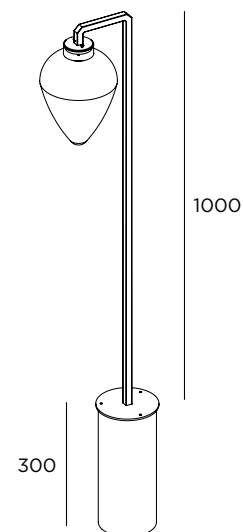

E27 / 220-240V / H 1000 mm

TR1F1H1 ■ ■ ■ ■

LED 4W / 400lm / 24V / H 1000 mm

TR1F2H1 ■ ■ ■ ■

Accessories

ZA010 Housing

LED color	Finishing
1 2200 K	IN Inox
2 2700 K	BT Browntech
3 3000 K	NB Naturalblack

Drivers 24V p. 240

Traviata

CE LED IP65 IK08 24V / 220-240V

Stainless steel AISI 316L
Fixing into the ground with housing in stainless steel
Mouth-blown transparent glass diffuser