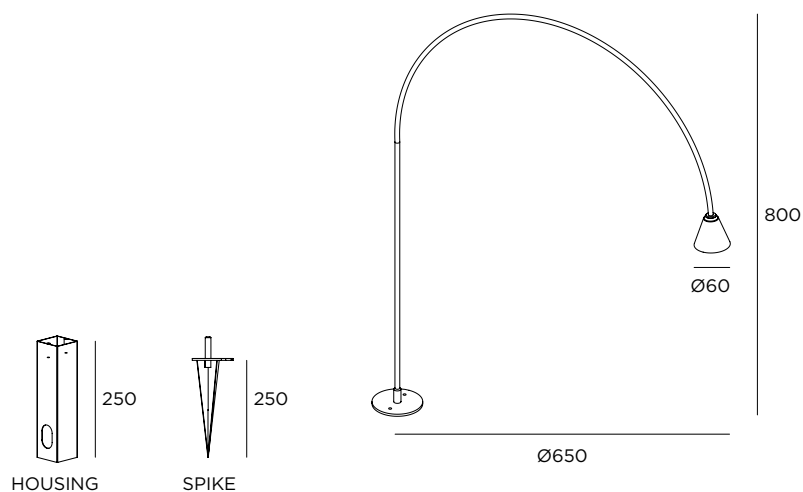

Carnoustie mini arco

  IP65 IK07 24V

Stainless steel AISI 316L

Fixing to the ground with spike or housing

Supplied with 3 mt cable

Opal diffuser

Driver 24V not included

Carnoustie giraffe