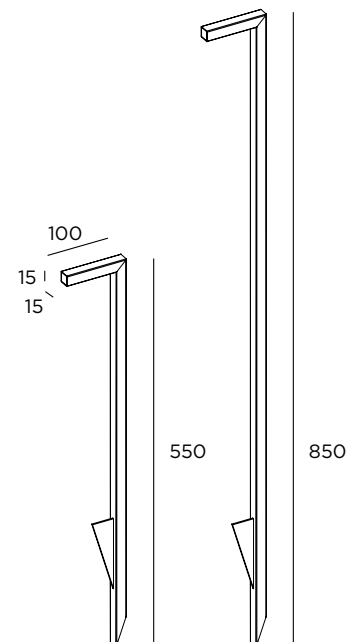

Mimì mini

CE LED IP65 IK08 24V

Stainless steel AISI 316L

Fixing to the ground with spike

Indirect light

Supplied with 3 mt cable with connector IP68

LED 3W / 300lm / 24V

EVF1H1 ■ ■ ■ ■