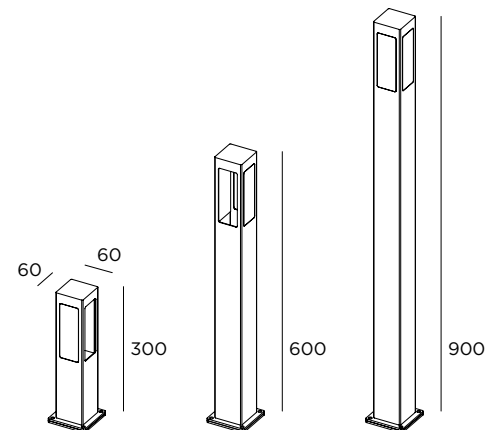

Sam

CE IP65 IK08 220-240V

Stainless steel AISI 316L
Ground fixing with screws and plugs
Sand blasted glass diffuser

E27 max 12W LED / 220-240V / Light 1 side / H 300mm

SA01H1

E27 max 12W LED / 220-240V / Light 1 side / H 600mm

SA01H2

E27 max 12W LED / 220-240V / Light 1 side / H 900mm

SA01H3

E27 max 12W LED / 220-240V / Light 4 sides / H 300mm

SA04H1

E27 max 12W LED / 220-240V / Light 4 sides / H 600mm

SA04H2

E27 max 12W LED / 220-240V / Light 4 sides / H 900mm

SA04H3

On request

ZA011 Cement mounting kit

Finishing

IN Inox

BT Browntech

NB Naturalblack