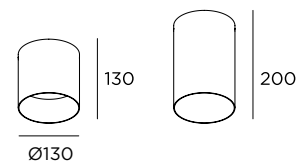

NB  Naturalblack

Drivers 24V p. 240

Tosca ceiling

  IP65 IK08 24V / 220-240V

Stainless steel AISI 316L

Fixing to the ceiling

Opal polycarbonate diffuser

The light diffuser is set back by 40mm (H 130) and 110mm (H 200)