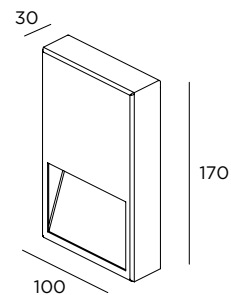

LED 3W / 300lm / 24V

NDW1017T1 ■ ■ ■ ■

LED 3W / 300lm / 220-240V

NDW1017T2 ■ ■ ■ ■

■ LED color

Finishing

1 2200 K

IN Inox

2 2700 K

BT Browntech

3 3000 K

NB Naturalblack

Drivers 24V p. 240

Nessun dorma wall 10-17

CE LED IP65 IK08 24V / 220-240V

Stainless steel AISI 316L

Fixing to the wall

Indirect light