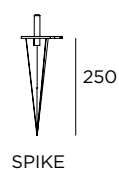

4W / 400lm / 24V

CNA1P1H1

Accessories

ZA005 Housing

ZA007 Spike

LED color   Finishing

1 2200 K   **IN** Inox

2 2700 K   **BT** Browntech

3 3000 K

Drivers 24V p. 240

Carnoustie arco

IP65 IK08 24V

Stainless steel AISI 316L

Fixing to the ground with spike or housing

Supplied with 3 mt cable

Opal diffuser

Driver 24V not included