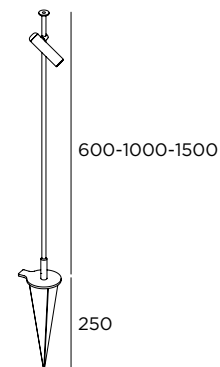

LED 2W / 300lm / 500mA / H 600 mm

LIBA1H1 ■ ■ ■

LED 2W / 300lm / 500mA / H 1000 mm

LIBA1H2 ■ ■ ■

LED 2W / 300lm / 500mA / H 1500 mm

LIBA1H3 ■ ■ ■

Accessories Second light head

LIBA1T2 ■ ■ ■

■ LED color

2 2700 K

3 3000 K

Finishing

IN Inox

BT Browntech

Drivers 500mA p. 240

Libella P

CE LED IP65 IK07 max 500mA

Stainless steel AISI 316L

Spike fixing

Transparent polycarbonate diffuser

Driver 500mA not included

It is possible to add a second light head