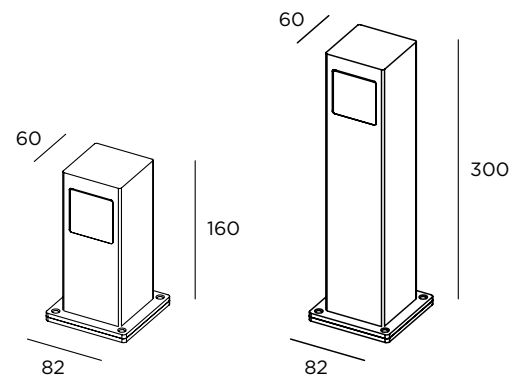

LED 3,6W / 360lm / 220-240V / H 160mm

CHF1

LED 3,6W / 360lm / 220-240V / H 300mm

CHF2

Accessories

ZA003 Cement mounting kit

LED color

1 2200 K

2 2700 K

3 3000 K

Finishing

IN Inox

BT Browntech

NB Naturalblack

Chaparral

IP65 IK08 220-240V

Stainless steel AISI 316L

Fixing to the ground

Indirect light downwards

Transparent glass diffuser