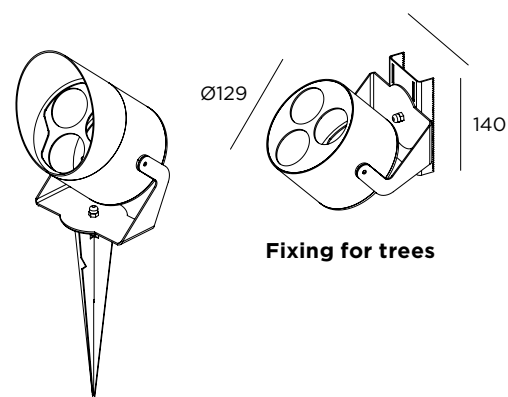

Stainless steel AISI 316L

Spike to be buried and fixing system for trees

Fixing to trees with n. 2 belts L= 2 mt

Bulb not included

Supplied with 3 mt cable

On request visor (rif. + CASXL)

Spike

On request visor