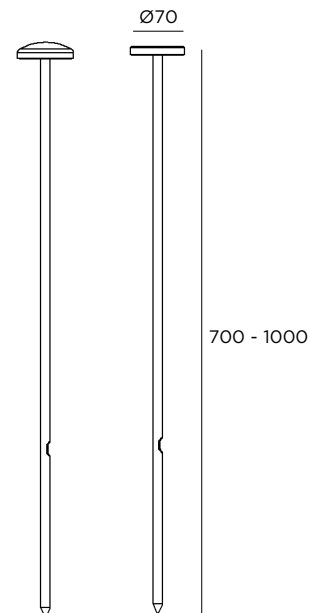

LED 4W / 400lm / 24V / H 700 mm

CH7P1H1 ■ ■ ■ ■ ■

LED 4W / 400lm / 24V / H 1000 mm

CH7P1H2 ■ ■ ■ ■ ■

■	LED color	■	Head shape		Finishing
1	2200 K	P	Flat	IN	Inox
2	2700 K	B	Convexe	BT	Browntech
3	3000 K			NB	Naturalblack

Drivers 24V p. 240

Chiodino 7 P

CE LED IP65 IK08 24V

Stainless steel AISI 316L

Spike to be buried

Flat or convexe head

Equipped with 3 mt cable

Driver 24V not included