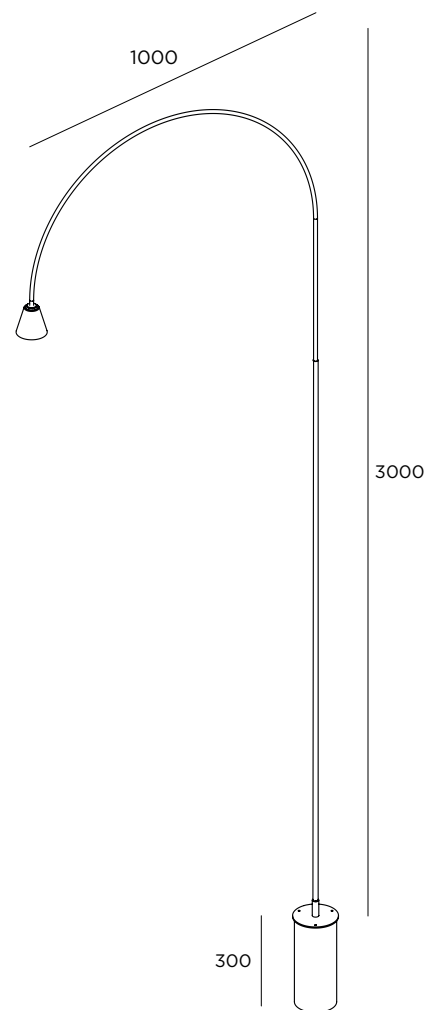

LED 4W / 400lm / 24V / H 3000 mm

CNG1P1H1 ■ ■ ■ ■ ■

Accessories

ZA010 Housing

LED color	LED lens	Finishing
2 2700 K	X 18°	IN Inox
3 3000 K	Y 25°	BT Browntech
	Z 38°	NB Naturalblack

Drivers 24V p. 240

Carnoustie giraffe

CE IP65 IK08 24V

Stainless steel AISI 316L
Fixing into the ground with housing in stainless steel
Supplied with cable L= 3 mt
Opal diffuser
Driver 24V not included