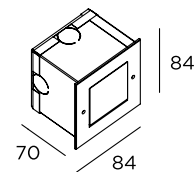

Rascasse direct

CE IP67 IK08 24V / 220-240V

Stainless steel AISI 316L
Fixing with housing in stainless steel
Direct light
Opal/transparent glass diffuser
Supplied with 30 cm cable