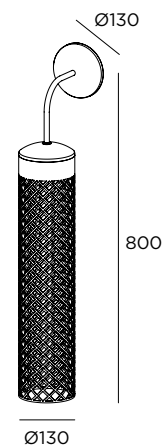

Stainless steel AISI 316L

Indirect light

Wall installation

Opal polycarbonate diffuser

LED 7W / 700lm / 24V / H 500 mm

MAW1H1 ■ ■ ■ ■

LED 7W / 700lm / 24V / H 750 mm

MAW1H2 ■ ■ ■ ■