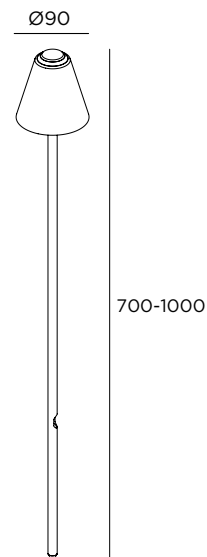

LED 4W / 400lm / 24V / H 700 mm

AM9P1H1 ■ ■ ■ ■

LED 4W / 400lm / 24V / H 1000 mm

AM9P1H2 ■ ■ ■ ■

■ LED color

1 2200 K

2 2700 K

3 3000 K

Finishing

IN Inox

BT Browntech

NB Naturalblack

Drivers 24V p. 240

Amanita 9

CE LED IP65 IK08 24V

Stainless steel AISI 316L

Spike to be buried

Supplied with 3 mt cable

Driver 24V not included