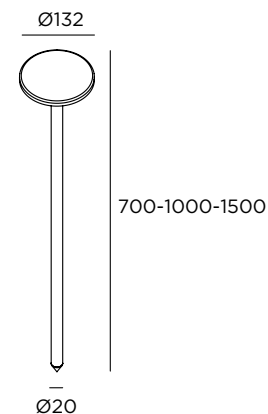

LED 7W / 700lm / 24V / H 700 mm

CH13P1H1 ■ ■ ■ ■ ■

LED 7W / 700lm / 24V / H 1000 mm

CH13P1H2 ■ ■ ■ ■ ■

LED 7W / 700lm / 24V / H 1500 mm

CH13P1H3 ■ ■ ■ ■ ■

LED 7W / 700lm / 220-240V / H 700 mm

CH13P2H1 ■ ■ ■ ■ ■

LED 7W / 700lm / 220-240V / H 1000 mm

CH13P2H2 ■ ■ ■ ■ ■

LED 7W / 700lm / 220-240V / H 1500 mm

CH13P2H3 ■ ■ ■ ■ ■

■ LED color

1 2200 K

2 2700 K

3 3000 K

■ Head shape

P Flat

B Convexe

Finishing

IN Inox

BT Browntech

NB Naturalblack

Drivers 24V p. 240

Chiodino 13 P

CE LED IP65 IK08 24V / 220-240V

Stainless steel AISI 316L

Spike to be buried

Flat or convexe head

Supplied with 3 mt cable

Opal polycarbonate diffuser