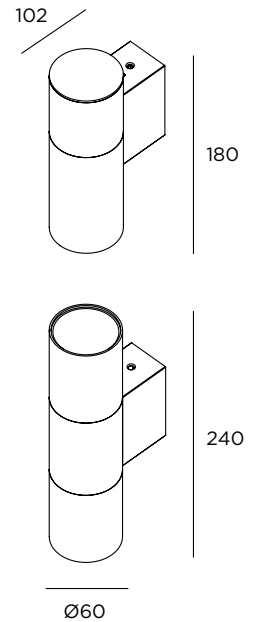

YUUKI 6 DOWN

GU10 max 7W LED / 220-240V

YU6MF1

LED 1,3W / 150lm / 220-240V

YU6MF2

YUUKI 6 UP & DOWN

2XGU10 max 7W LED / 220-240V

YU6BF1

2x LED 1,3W / 300lm / 220-240V

YU6BF2

LED color	LED Optics	Finishing
3 3000 K	X 10°	IN Inox
	Y 25°	BT Browntech
	Z 40°	NB Naturalblack

Yuuki 6

CE IP65 IK09 220-240V

Stainless steel AISI 316L
Fixing to the wall
Transparent glass diffuser
Supplied with 15 cm cable