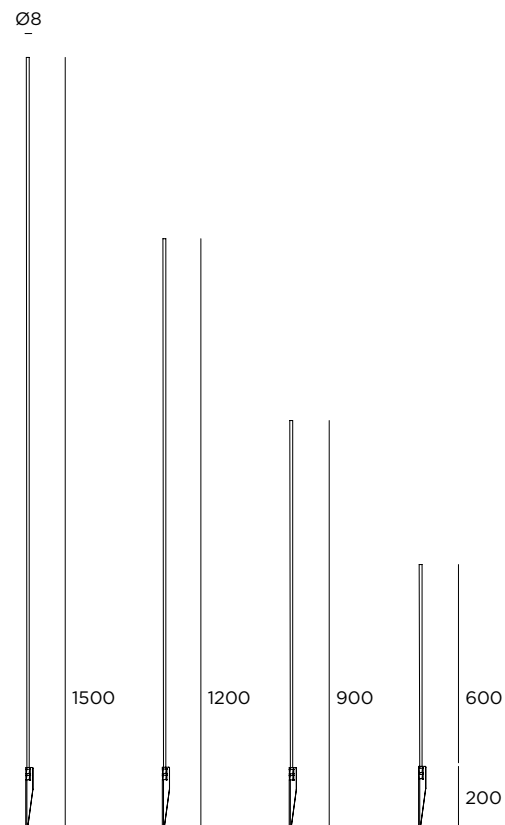

LED 0,5W / 50 lm / 24V / H 600 mm

SMP1BH1 ■ ■ ■ ■

LED 0,5W / 50 lm / 24V / H 900 mm

SMP1BH2 ■ ■ ■ ■

LED 0,5W / 50 lm / 24V / H 1200 mm

SMP1BH3 ■ ■ ■ ■

LED 0,5W / 50 lm / 24V / H 1500 mm

SMP1BH4 ■ ■ ■ ■

■ LED color ■ Diffuser's length

A white **5** 50 mm

B warm white **8** 80 mm

C green

D blue

E red

F yellow

Finishing

IN Inox

BT Browntech

Drivers 24V p. 240

Soffione mini P1

CE IP65 IK07 24V

Stainless steel AISI 316L

Fixing into the ground with spike

Diffuser in PMMA L= 50mm and 80mm

LED white, warm white,
green, blue, red, yellow

Supplied with cable L= 3 mt

Driver 24V not included