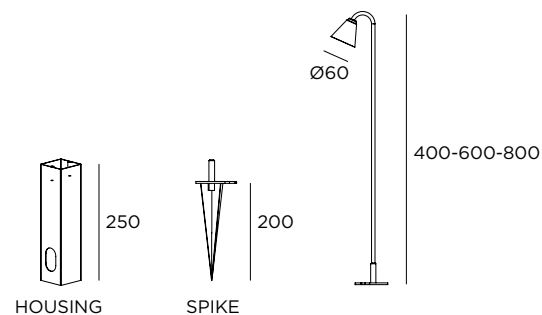

Drivers 24V p. 240

Carnoustie mini

CE LED IP65 IK07 24V

Stainless steel AISI 316L

Fixing to the ground with spike or housing

Supplied with 3 mt cable

Opal diffuser

Driver 24V not included