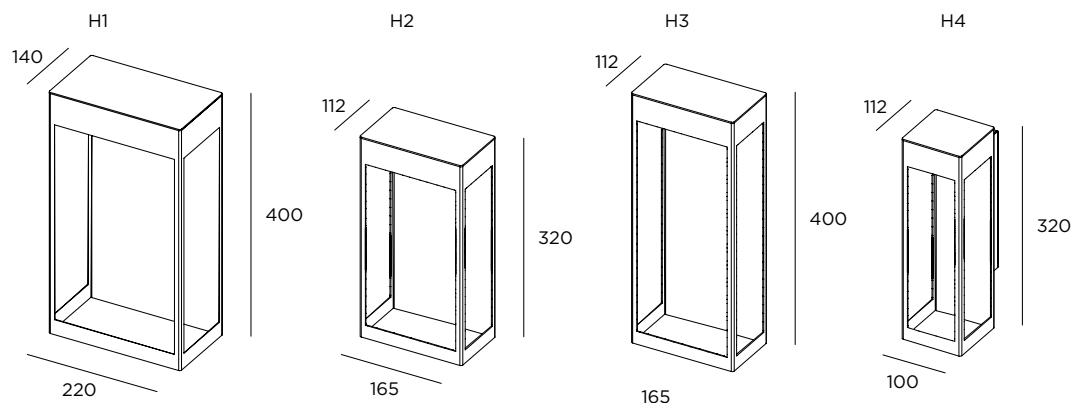

NB Naturalblack

Casta diva wall V1

CE LED E27 IP65 IK08 220-240V

Stainless steel AISI 316L

Fixing to the wall

Transparent, smoked or amber glass diffuser

Integrated LED or E27

E27 / 220-240V / 220 x 140 x H 400 mm