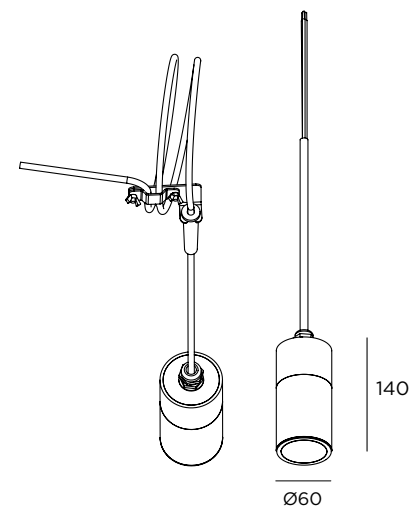

Drivers 12 and 24V p. 240

Ad hoc

    IP65 IK08 12V / 24V / 220-240V

Stainless steel AISI 316L
Suspension for trees, pergolas, etc.
Transparent glass diffuser
Supplied with 5 mt cable
Fixing directly with alimentation cable and clip cable locking
Connector IP68 included