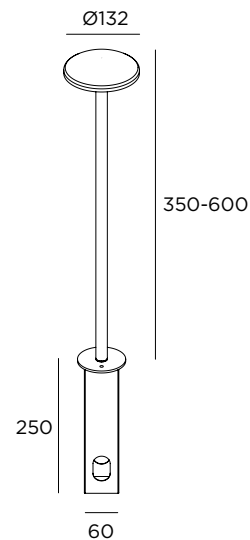

LED 7W / 700lm / 24V / H 350 mm

CH13FS1H1 ■ ■ ■ ■ ■

LED 7W / 700lm / 24V / H 600 mm

CH13FS1H2 ■ ■ ■ ■ ■

LED 7W / 700lm / 220-240V / H 350 mm

CH13FS2H1 ■ ■ ■ ■ ■

LED 7W / 700lm / 220-240V / H 600 mm

CH13FS2H2 ■ ■ ■ ■ ■

■ LED color

1 2200 K

2 2700 K

3 3000 K

■ Head shape

P Flat

B Convexe

Finishing

IN Inox

BT Browntech

NB Naturalblack

Drivers 24V p. 240

Chiodino 13 fix slim

CE LED IP65 IK08 24V / 220-240V

Stainless steel AISI 316L

Fixing with housing

Flat or convexe head

Connector IP68

Opal polycarbonate diffuser