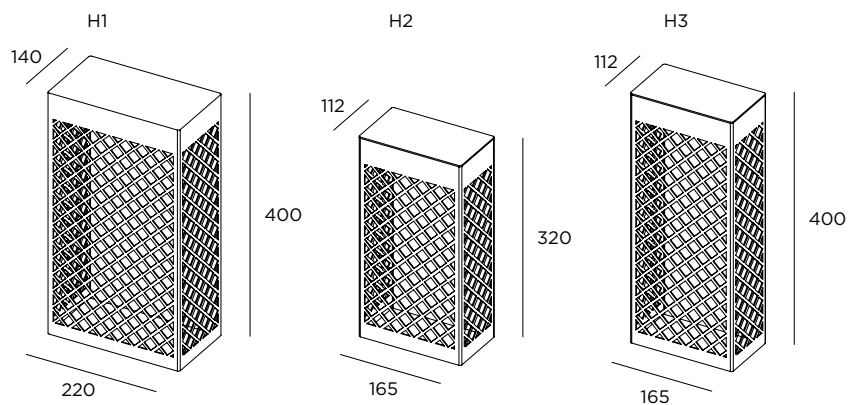

Stainless steel AISI 316L

Fixing to the wall

Opal polycarbonate diffuser

E27 / 220-240V / 100 x 112 x H 320 mm

CDDR1H4

LED 4W / 400lm / 220-240V / 100 x 112 x H 320 mm

CDDR2H4

LED color