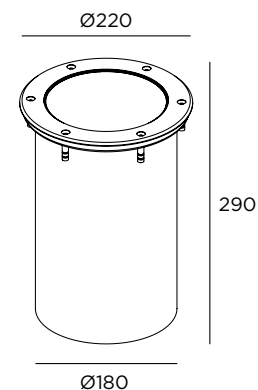

Marell 22

IP67 IK10 220-240V

Stainless steel AISI 316L

Fixed fixing: housing with stainless steel ring

Ground fixing: with stainless steel ring nut

Direct light

Transparent glass diffuser (on request sand blasted)

Adjustable optics $\pm 20^\circ$ and rotating on the axis 360°

Supplied with 30 cm cable welded to the connector IP68

With anti-condensation barrier