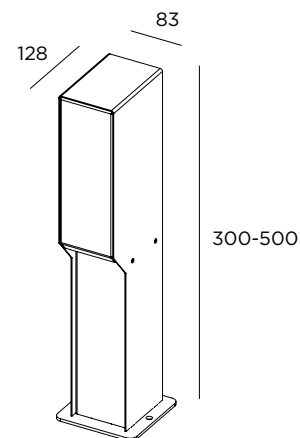

1 socket version / H 300 mm

MH1

2 sockets version / H 500 mm

MH2

Accessories

ZA011 Cement mounting kit

Finishing

IN Inox

BT Browntech

NB Naturalblack

Mr Help

CE IP65 IK08

Stainless steel AISI 316L

Fixing to the ground

Versions 1 socket and 2 sockets