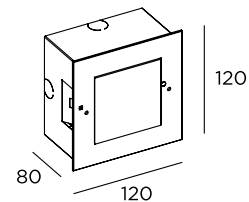

Rascasse direct

CE IP67 IK08 24V / 220-240V

Stainless steel AISI 316L
Fixing with housing in stainless steel
Direct light
Opal/transparent glass diffuser
Supplied with 30 cm cable