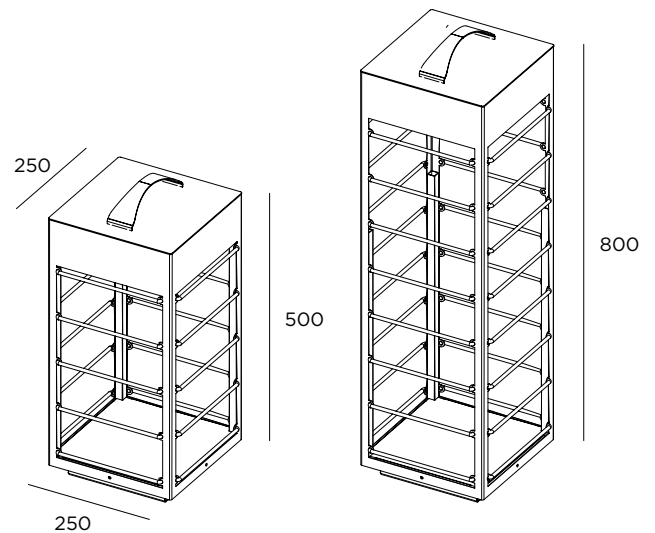

LED 7W / 700lm / 250 x 250 x H 800 mm

CDMRP1D1 ■ ■ ■

LED 7W / 700lm / 250 x 250 x H 500 mm

CDMRP1D2 ■ ■ ■

■ LED color

1 2200 K

2 2700 K

3 3000 K

Finishing

IN Inox

BT Browntech

NB Naturalblack

Casta diva mobile rope rechargeable

CE LED IP65 IK08

Stainless steel AISI 316L

Natural jute rope finishing

Rechargeable with 7 hours autonomy