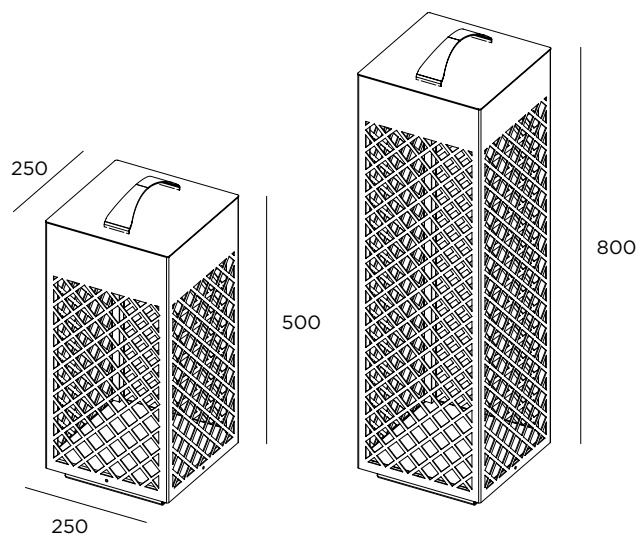

Possibility to realize without handle

Fixing to the ground with plate

Casta diva fix rope

LED 7W / 700lm / 220/240V / 250 x 250 x H 800 mm

CDFP1D1 ■ ■ ■ ■

LED 7W / 700lm / 220/240V / 250 x 250 x H 500 mm

CDFP1D2 ■ ■ ■ ■