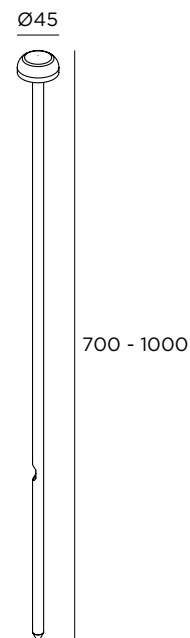

LED 1,5W / 150lm / 24V / H 700 mm

CH4P1H1

LED 1,5W / 150lm / 24V / H 1000 mm

CH4P1H2

LED color	Head shape	Finishing
1 2200 K	P Flat	IN Inox
2 2700 K	B Convexe	BT Browntech
3 3000 K		NB Naturalblack

Drivers 24V p. 240

Chiodino 4 P

IP65 IK08 24V

Stainless steel AISI 316L
Spike to be buried
Flat or convexe head
Equipped with 3 mt cable
Driver 24V not included