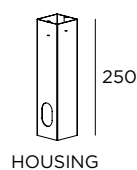

4W / 400lm / 24V

CNA1P1H1

Accessories

ZA005 Housing

ZA007 Spike

LED color   Finishing

1 2200 K   **IN** Inox

2 2700 K   **BT** Browntech

3 3000 K

Drivers 24V p. 240

Carnoustie arco

IP65 IK08 24V

Stainless steel AISI 316L

Fixing to the ground with spike or housing

Supplied with 3 mt cable

Opal diffuser

Driver 24V not included