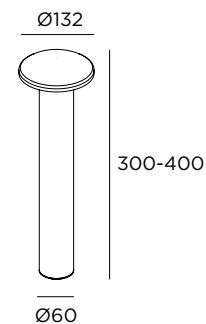

LED 7W / 700lm / 24V / H 300 mm

CH13F1H2 ■ ■ ■ ■ ■

LED 7W / 700lm / 24V / H 400 mm

CH13F1H3 ■ ■ ■ ■ ■

LED 7W / 700lm / 220-240V / H 300 mm

CH13F2H2 ■ ■ ■ ■ ■

LED 7W / 700lm / 220-240V / H 400 mm

CH13F2H3 ■ ■ ■ ■ ■

■ LED color

1 2200 K

2 2700 K

3 3000 K

■ Head shape

P Flat

B Convexe

Finishing

IN Inox

BT Browntech

NB Naturalblack

Drivers 24V p. 240

Chiodino 13 fix

CE LED IP65 IK08 24V / 220-240V

Stainless steel AISI 316L

Fixing to the ground

Flat or convexe head

Opal polycarbonate diffuser