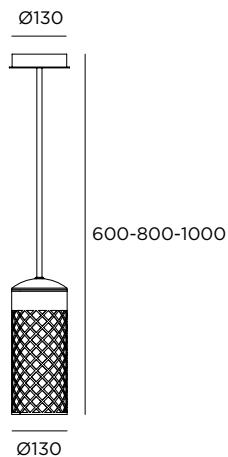

LED 7W / 700lm / 220-240V / H 600 mm

MAC1H1 ■ ■ ■ ■

LED 7W / 700lm / 220-240V / H 800 mm

MAC1H2 ■ ■ ■ ■

LED 7W / 700lm / 220-240V / H 1000 mm

MAC1H3 ■ ■ ■ ■

■ LED color

1 2200 K

2 2700 K

3 3000 K

Finishing

IN Inox

BT Browntech

NB Naturalblack

Mantra ceiling

CE LED IP65 IK08 220-240V

Stainless steel AISI 316L

Indirect light

Fixing to the ceiling

Opal polycarbonate diffuser