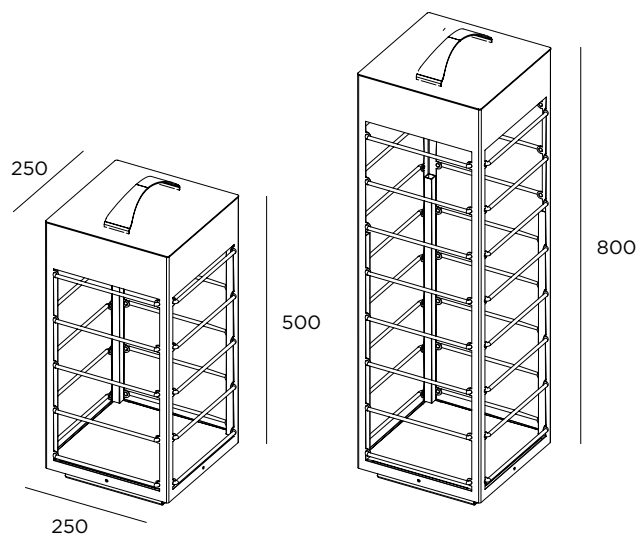

Casta diva fix rope

CE LED IP65 IK08 220-240V

Stainless steel AISI 316L

Natural jute rope finishing

Possibility to realize without handle

Fixing to the ground with plate

LED 7W / 700lm / 220/240V / 250 x 250 x H 800 mm