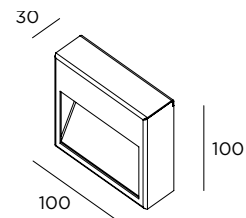

LED 3W / 300lm / 24V

NDW10

LED color	Finishing
1 2200 K	IN Inox
2 2700 K	BT Browntech
3 3000 K	NB Naturalblack

Drivers 24V p. 240

Nessun dorma wall 10

CE IP65 IK08 24V

Stainless steel AISI 316L

Fixing to the wall

Indirect light

Driver 24V not included