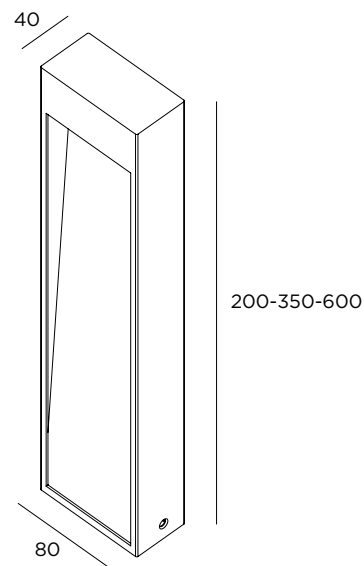

LED 3W / 300lm / 24V / H 200mm

NDT1H1 ■ ■ ■ ■

LED 3W / 300lm / 24V / H 350mm

NDT1H2 ■ ■ ■ ■

LED 3W / 300lm / 24V / H 600mm

NDT1H3 ■ ■ ■ ■

LED 3W / 300lm / 220-240V / H 350mm

NDT2H2 ■ ■ ■ ■

LED 3W / 300lm / 220-240V / H 600mm

NDT2H3 ■ ■ ■ ■

Accessories

ZA004 Cement mounting kit

ZA005 Housing

■ LED color	Finishing
1 2200 K	IN Inox
2 2700 K	BT Browntech
3 3000 K	NB Naturalblack

Drivers 24V p. 240

Nessun dorma

CE LED IP65 IK08 24V / 220-240V

Stainless steel AISI 316L

Indirect light

Fixing to the ground

On request cement mounting kit

On request housing