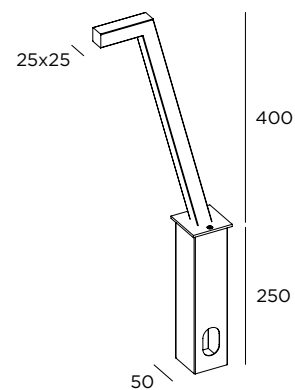

GU10 / 220-240V / 2 corner lights / H 1000mm

FSAP1F1H1

GU10 / 220-240V / 4 corner lights / H 2000mm

FSAP1F1H2

GU10 / 220-240V / 2 opposite side lights / H 1000mm

FSAP2F1H1

GU10 / 220-240V / 4 opposite side lights / H 2000mm