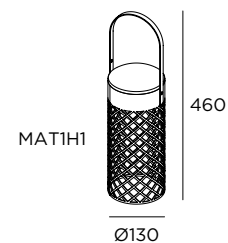

LED 7W / 700lm / 24V / Fixing with bracket

MAT1H1

LED 7W / 700lm / 24V / Fixing with alimentation cable and clip

MAT2H1

LED color	Finishing
1 2200 K	IN Inox
2 2700 K	BT Browntech
3 3000 K	NB Naturalblack

Drivers 24V p. 240

Mantra tree

IP65 IK08 24V

Stainless steel AISI 316L

Indirect light

Supplied with 5 mt cable

+ clip cable locking

Opal polycarbonate diffuser

Driver 24V not included

Fixing to the tree with bracket in stainless steel or directly with alimentation cable