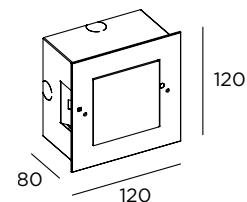

RASCASSE 8

LED 2W / 200lm / 24V / 84x84 mm

RAW08F1 ■ ■ ■ ■

RAW08CA Housing

RASCASSE 13

LED 3,6W / 360lm / 220-240V

RAW13F2 ■ ■ ■ ■

LED 5W / 500lm / 220-240V

RAW13F4 ■ ■ ■ ■

RAW13CA Housing

RAW13CB Fixing kit for wood th. 2 cm

RASCASSE 25

4W / 690lm / 220-240V

RAW25F2 ■ ■ ■ ■

LED 8W / 1380lm / 220-240V

RAW25F4 ■ ■ ■ ■

RAW25CA Housing

■ LED color

1 2200 K

2 2700 K

3 3000 K

Finishing

IN Inox

BT Browntech

NB Naturalblack

Rascasse

CE LED IP65 IK08 24V / 220-240V 500mA

Stainless steel AISI 316L
Fixing with housing in stainless steel
Indirect light
Transparent glass diffuser
Supplied with 30 cm cable