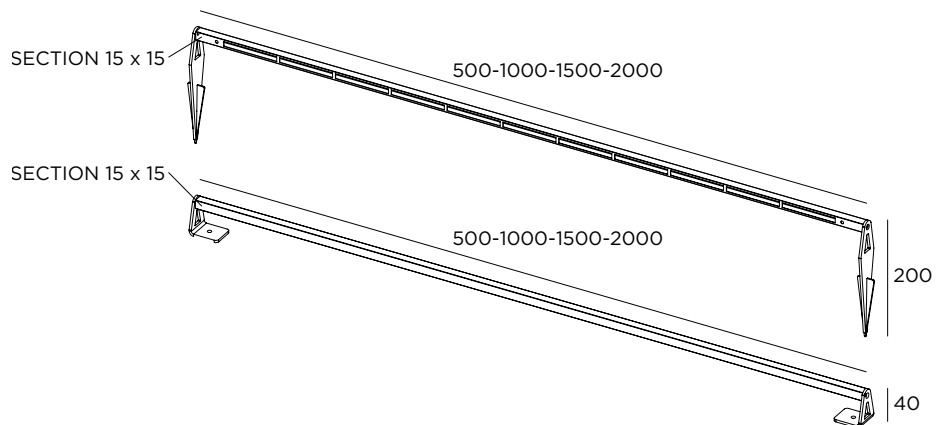

LED 4,8W / 450lm / 24V / H 500 mm spike to be buried

ACHPP1H1 ■ ■ ■

LED 9,6W / 900lm / 24V / H 1000 mm spike to be buried

ACHPP1H2 ■ ■ ■

LED 14,4W / 1350lm / 24V / H 1500 mm spike to be buried

ACHPP1H3 ■ ■ ■

LED 19,2W / 1800lm / 24V / H 2000 mm spike to be buried

ACHPP1H4 ■ ■ ■

LED 4,8W / 450lm / 24V / H 500 mm fixing to the ground and to the wall

ACHFP1H1 ■ ■ ■

LED 9,6W / 900lm / 24V / H 1000 mm fixing to the ground and to the wall

ACHFP1H2 ■ ■ ■

LED 14,4W / 1350lm / 24V / H 1500 mm fixing to the ground and to the wall

ACHFP1H3 ■ ■ ■

LED 19,2W / 1800lm / 24V / H 2000 mm fixing to the ground and to the wall

ACHFP1H4 ■ ■ ■

■ LED color

2 2700 K

3 3000 K

Finishing

IN Inox

BT Browntech

Drivers 24V p. 240

Acorus horizontal

CE LED IP65 IK08 24V

Stainless steel AISI 316L
Spike to be buried, fixing to the ground and to the wall
Supplied with 5 mt cable
Driver 24V not included