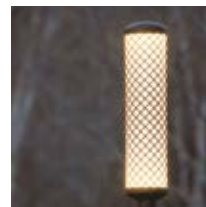

SURSUM CORDA
58