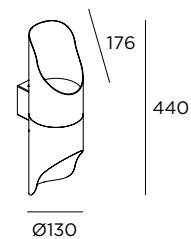

LED 14W / 1400lm / 24V / Up & down

BL13AP1H1

LED 14W / 1400lm / 220-240V / Up & down

BL13AP2H1

■ LED color

1 2200 K

2 2700 K

3 3000 K

Finishing

IN Inox

BT Browntech

NB Naturalblack

Drivers 24V p. 240

Baloss 13

CE LED IP65 IK08 24V / 220-240V

Stainless steel AISI 316L

Fixing to the wall

Backward opal diffuser