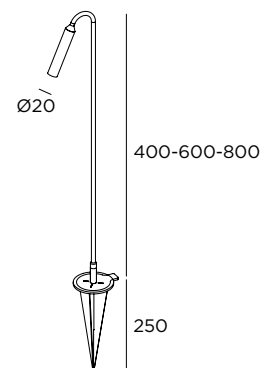

NOP1H2 ■ ■ ■ ■

LED 2W / 200lm / 500mA / H 800 mm

NOP1H3 ■ ■ ■ ■

■ LED color	Finishing
2 2700 K	IN Inox
3 3000 K	BT Browntech
	NB Naturalblack

Drivers 24V p. 240

Norma

CE LED IP65 IK07 max 500mA

Stainless steel AISI 316L
Fixing to the ground with spike
Supplied with 3 mt cable
Opal diffuser
Driver 500mA not included