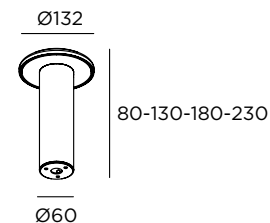

Fixing to the wall

Flat or convexe head

Opal polycarbonate diffuser

Alter ego

LED 1W / 100lm / 24V / H 200 mm

AEG1P1H1 

LED 1W / 100lm / 24V / H 600 mm

AEG1P1H2 