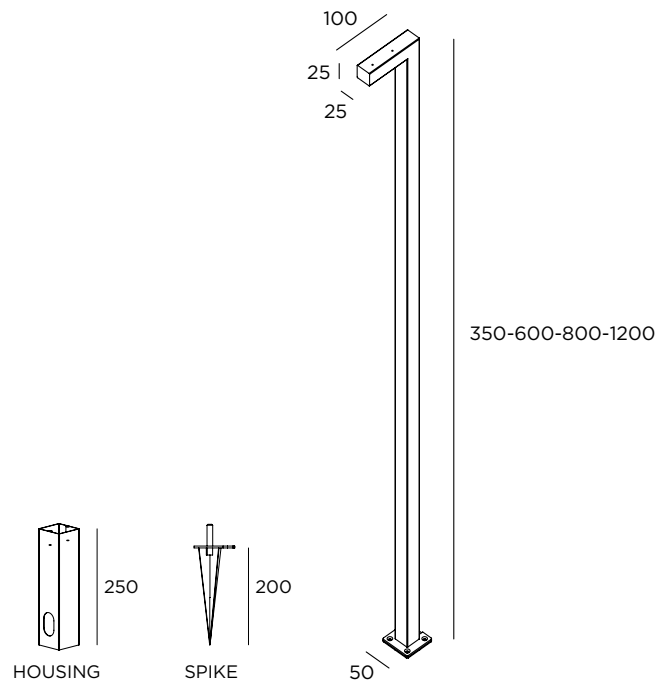

LED 3W / 300lm / 24V / H 350mm

MIP3H1 ■ ■ ■ ■

LED 3W / 300lm / 24V / H 600mm

MIP3H2 ■ ■ ■ ■

LED 3W / 300lm / 24V / H 800mm

MIP3H3 ■ ■ ■ ■

LED 3W / 300lm / 24V / H 1200mm

MIP3H4 ■ ■ ■ ■

Mimi

CE LED IP65 IK08 24V

Stainless steel AISI 316L

Fixing to the ground with spike or housing

Indirect light

Supplied with 3 mt cable with connector IP68

Accessories

ZA005 Housing

ZA007 Spike

■ LED color

Finishing

1 2200 K

IN Inox

2 2700 K

BT Browntech

3 3000 K

NB Naturalblack

Drivers 24V p. 240