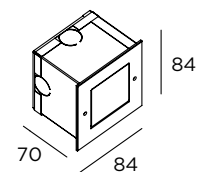

RASCASSE 8

LED 2W / 200lm / 24V / 84x84 mm

RAW08F1 ■ ■ ■ ■

RAW08CA Housing

RASCASSE 13

LED 3,6W / 360lm / 220-240V

RAW13F2 ■ ■ ■ ■

LED 5W / 500lm / 220-240V

RAW13F4 ■ ■ ■ ■

RAW13CA Housing

RAW13CB Fixing kit for wood th. 2 cm

RASCASSE 25

4W / 690lm / 220-240V

RAW25F2 ■ ■ ■ ■

LED 8W / 1380lm / 220-240V

RAW25F4 ■ ■ ■ ■

RAW25CA Housing

■ LED color

1 2200 K

2 2700 K

3 3000 K

Finishing

IN Inox

BT Browntech

NB Naturalblack

Rascasse

CE LED IP65 IK08 24V / 220-240V 500mA

Stainless steel AISI 316L
Fixing with housing in stainless steel
Indirect light
Transparent glass diffuser
Supplied with 30 cm cable