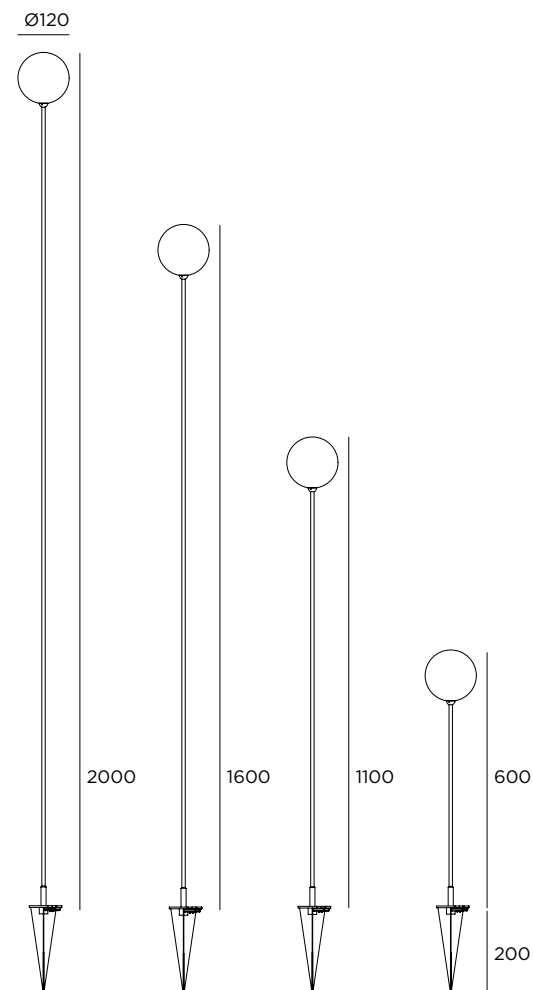

G4 / 1,6W / 200lm / 12V / H 600 mm

SOP3AH1 ■ ■ ■

G4 / 1,6W / 200lm / 12V / H 1100 mm

SOP3AH2 ■ ■ ■

G4 / 1,6W / 200lm / 12V / H 1600 mm

SOP3AH3 ■ ■ ■

G4 / 1,6W / 200lm / 12V / H 2000 mm

SOP3AH4 ■ ■ ■

LED / 1W / 100lm / 350mA / H 600 mm

SOP3FH1 ■ ■ ■

LED / 1W / 100lm / 350mA / H 1100 mm

SOP3FH2 ■ ■ ■

LED / 1W / 100lm / 350mA / H 1600 mm

SOP3FH3 ■ ■ ■

LED / 1W / 100lm / 350mA / H 2000 mm

SOP3FH4 ■ ■ ■

■ Diffuser's finishing Finishing

T Transparent **IN** Inox

S Sand-blasted **BT** Browntech

Drivers 12V and 350mA p. 240

Soffione P3

CE G4 IP65 IK07 12V

Stainless steel AISI 316L

Spike to be buried

Hand blown sand blasted or transparent glass

G4 version with LED bulb included and version with LED card integrated

Supplied with 3 mt cable

Driver 12V (G4) or driver 350mA (LED) not included