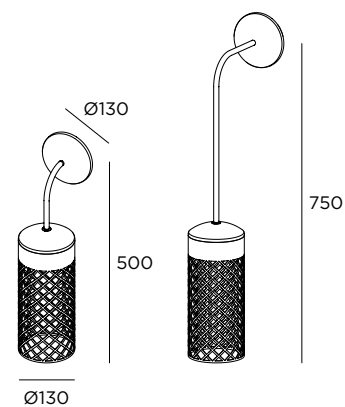

Mantra wall

CE LED IP65 IK08 24V / 220-240V

Stainless steel AISI 316L
Indirect light
Fixing to the wall
Opal polycarbonate diffuser

Mantra tree

LED 7W / 700lm / 24V / Fixing with bracket

MAT1H1 

LED 7W / 700lm / 24V / Fixing with alimentation cable and clip