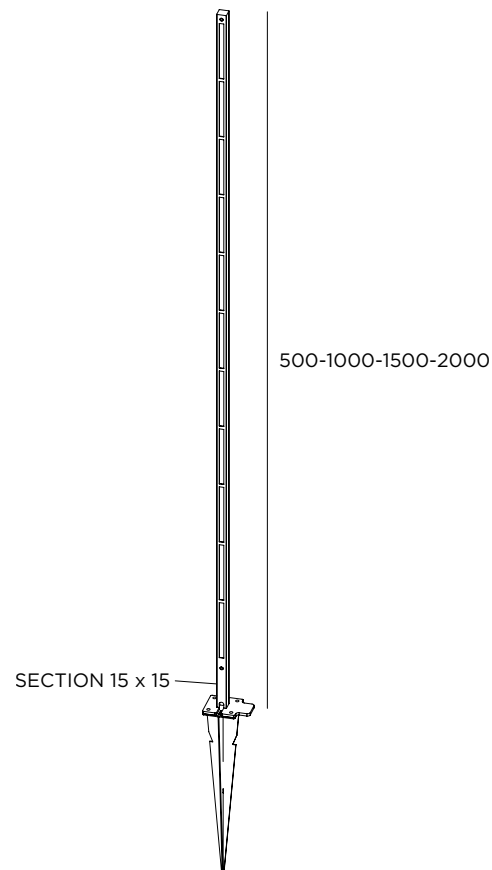

LED 4,8W / 450lm / 24V / H 500 mm

ACVP1H1 ■ ■ ■

LED 9,6W / 900lm / 24V / H 1000 mm

ACVP1H2 ■ ■ ■

LED 14,4W / 1350lm / 24V / H 1500 mm

ACVP1H3 ■ ■ ■

LED 19,2W / 1800lm / 24V / H 2000 mm

ACVP1H4 ■ ■ ■

■ LED color

2 2700 K

3 3000 K

Finishing

IN Inox

BT Browntech

Drivers 24V p. 240

Acorus vertical

CE LED IP65 IK08 24V

Stainless steel AISI 316L

Spike to be buried

Supplied with 5 mt cable

Driver 24V not included