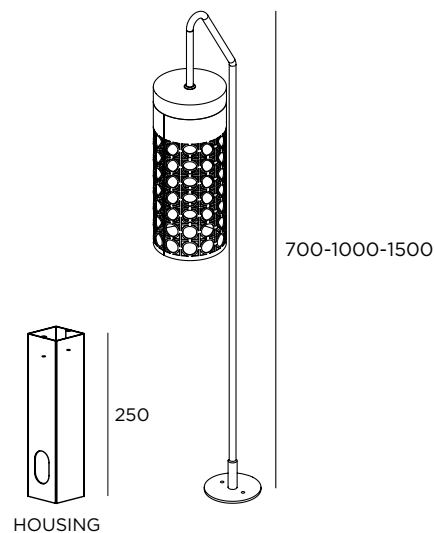

Fixing to the ground with housing in stainless steel

Opal polycarbonate diffuser

Spirit of Paris

LED 7W / 700lm / 24V / H 700 mm

SPAF1H1 ■ ■ ■ ■

LED 7W / 700lm / 24V / H 1000 mm

SPAF1H2 ■ ■ ■ ■

LED 7W / 700lm / 24V / H 1500 mm