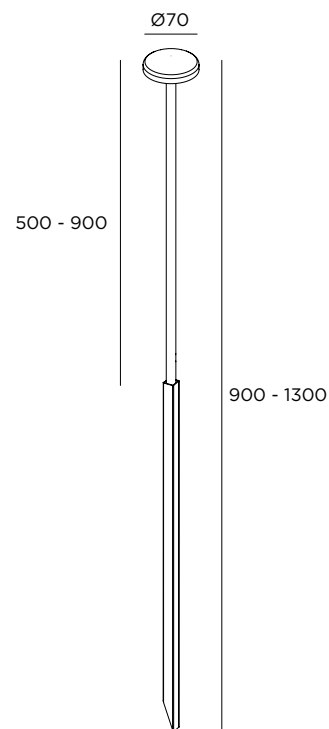

LED 4W / 400lm / 24V / H 500-900 mm above ground

CH7PTH1 ■ ■ ■ ■ ■

LED color	Head shape	Finishing
1 2200 K	P Flat	IN Inox
2 2700 K	B Convexe	BT Browntech
3 3000 K		NB Naturalblack

Drivers 24V p. 240

Chiodino 7 telescopic

CE IP65 IK08 24V

Stainless steel AISI 316L
Adjustable height from 500 till 900 mm above ground
Spike to be buried
Flat or convexe head
Supplied with 3 mt cable
Driver 24V not included