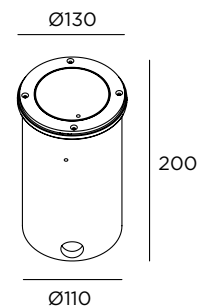

GU10 max 1x7W LED / 220-240V / Round ring

MR13F21 ☐ ☐ ☐

MR13CA1 Housing

GU10 max 1x7W LED / 220-240V / Round ring flush with floor

MR13F22 ☐ ☐ ☐

MR13CA2 Housing

GU10 max 1x7W LED / 220-240V / Square ring

MR13F23 ☐ ☐ ☐

MR13CA1 Housing

GU5.3 max 1x7W LED / 12V / Round ring

MR13F24 ☐ ☐ ☐

MR13CA1 Housing

GU5.3 max 1x7W LED / 12V / Round ring flush with floor

MR13F25 ☐ ☐ ☐

MR13CA2 Housing

GU5.3 max 1x7W LED / 12V / Square ring

MR13F26 ☐ ☐ ☐

MR13CA1 Housing

Finishing

IN ☐ Inox

BT ☐ Browntech

NB ☐ Naturalblack

Marell 13

CE LED GU10 IP67 IK10 12V / 220-240V

Stainless steel AISI 316L

Fixing with housing

Direct light

Sand blasted/transparent glass diffuser

Supplied with 60 cm cable