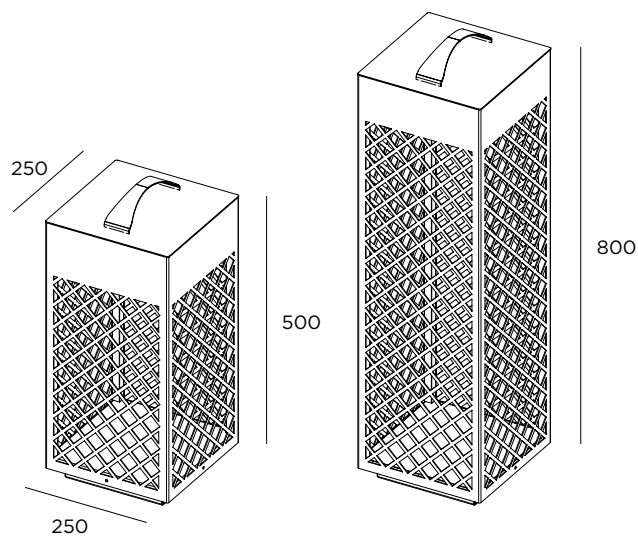

IN Inox

BT Browntech

NB Naturalblack

Casta diva mobile R1

CE LED IP65 IK08 220-240V

Stainless steel AISI 316L

Supplied with 5 mt cable

LED 7W / 700lm / 220/240V / 250 x 250 x H 800 mm