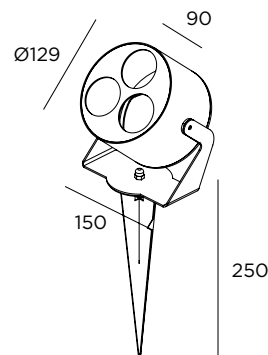

GU10 max 3x5W / 220-240V / Spike

BAXL

GU5,3 max 3x5W / 12V / Spike

BAXL2

GU10 max 3x5W / 220-240V / Fixing for trees

BAXT

GU5,3 max 3x5W / 12V / Fixing for trees

BAXT2

On request

CASXL Visor

Finishing

IN

BT

NB

Backspin XL

CE IP65 IK08 220-240V / 12V

Stainless steel AISI 316L

Spike to be buried and fixing system for trees

Fixing to trees with n. 2 belts L= 2 mt

Bulb not included

Supplied with 3 mt cable

On request visor (rif. + CASXL)

Spike