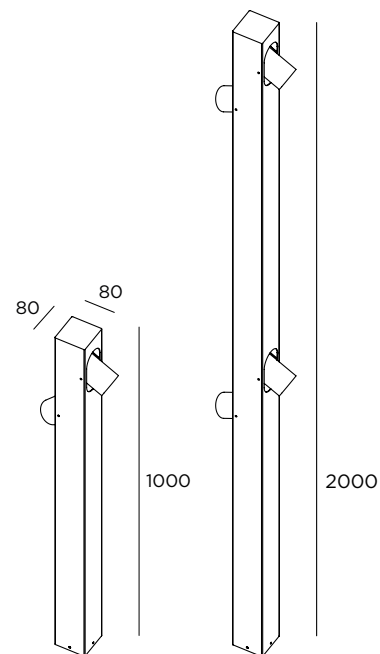

GU10 / 220-240V / 2 corner lights / H 1000mm

FSAP1F1H1 ☐ ☐ ☐

GU10 / 220-240V / 4 corner lights / H 2000mm

FSAP1F1H2 ☐ ☐ ☐

GU10 / 220-240V / 2 opposite side lights / H 1000mm

FSAP2F1H1 ☐ ☐ ☐

GU10 / 220-240V / 4 opposite side lights / H 2000mm

FSAP2F1H2 ☐ ☐ ☐

GU10 / 220-240V / 1 light / H 1000mm

FSAP3F1H1 ☐ ☐ ☐

GU10 / 220-240V / 2 same side lights / H 2000mm

FSAP3F1H2 ☐ ☐ ☐

On request

ZA012 Kit to be buried for fixing in concrete

Finishing

IN ☐ Inox

BT ☐ Browntech

NB ☐ Naturalblack

Falstaff

CE IP65 IK09 220-240V

Stainless steel AISI 316L
Ground fixing with plugs or optional kit
Transparent glass diffuser
Black anti-glare honeycomb filter