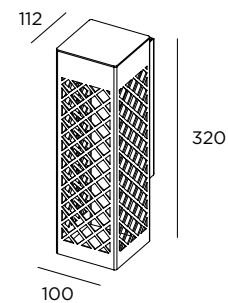

CE LED IP65 IK08 220-240V

Stainless steel AISI 316L

Fixing to the wall

Opal diffuser

Casta diva wall V1

E27 / 220-240V / 220 x 140 x H 400 mm

CDDV1H1 ■ ■ ■ ■

LED 4W / 400lm / 220-240V / 220 x 140 x H 400 mm