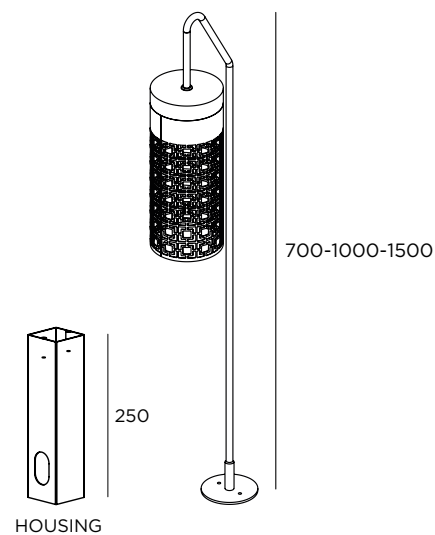

Spirit of Paris

CE LED IP65 IK08 24V / 220-240V

Stainless steel AISI 316L

Indirect light

Fixing to the ground with housing in stainless steel

Opal polycarbonate diffuser

Madama butterfly

LED 1,5W / 150lm / 24V / H 700 mm