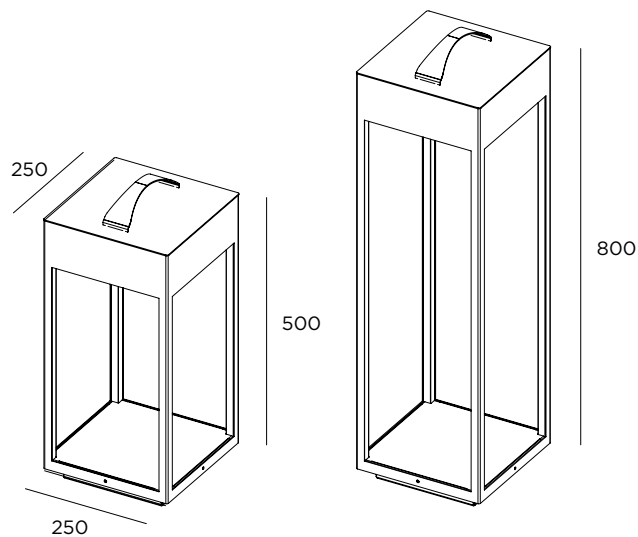

LED 7W / 700lm / 220/240V / 250 x 250 x H 800 mm

CMDM1 ■ ■ ■ ■

LED 7W / 700lm / 220/240V / 250 x 250 x H 500 mm

CMDM2 ■ ■ ■ ■

■ LED color

1 2200 K

2 2700 K

3 3000 K

Finishing

IN Inox

BT Browntech

NB Naturalblack

Casta diva mobile

CE LED IP65 IK08 220-240V

Stainless steel AISI 316L

Supplied with 5 mt cable