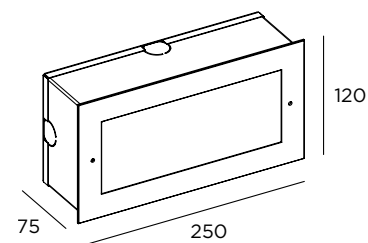

RASCASSE 8

LED 2W / 200lm / 24V / 84x84 mm

RAW08F1 ■ ■ ■ ■

RAW08CA Housing

RASCASSE 13

LED 3,6W / 360lm / 220-240V

RAW13F2 ■ ■ ■ ■

LED 5W / 500lm / 220-240V

RAW13F4 ■ ■ ■ ■

RAW13CA Housing

RAW13CB Fixing kit for wood th. 2 cm

RASCASSE 25

4W / 690lm / 220-240V

RAW25F2 ■ ■ ■ ■

LED 8W / 1380lm / 220-240V

RAW25F4 ■ ■ ■ ■

RAW25CA Housing

■ LED color

1 2200 K

2 2700 K

3 3000 K

Finishing

IN Inox

BT Browntech

NB Naturalblack

Rascasse

CE LED IP65 IK08 24V / 220-240V 500mA

Stainless steel AISI 316L
Fixing with housing in stainless steel
Indirect light
Transparent glass diffuser
Supplied with 30 cm cable