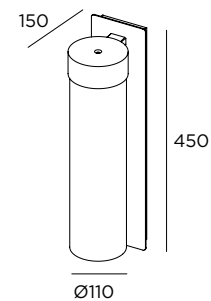

E27 / 220-240V / IP 54

NAB1P1

LED 4W / 400lm / 220-240V / IP 65

NAB1P2

LED color

1 2200 K

2 2700 K

3 3000 K

Finishing

IN Inox

BT Browntech

NB Naturalblack

Nabucco

IP54/65 IK07 220-240V

Stainless steel AISI 316L
Fixing to the wall
Transparent glass diffuser
Bulb not included