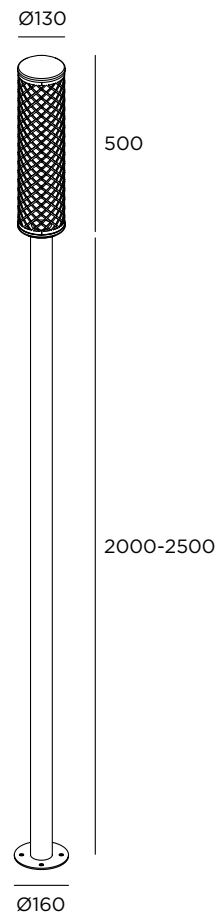

LED 14W / 1400lm / 220-240V / H 2000 mm

SCP1AF1H1

LED 14W / 1400lm / 220-240V / H 2500 mm

SCP1AF1H2

Accessories

ZA011 Kit to be buried for fixing in concrete

LED color	Finishing
1 2200 K	IN Inox
2 2700 K	BT Browntech
3 3000 K	NB Naturalblack

Drivers 24V p. 240

Sursum corda

CE IP65 IK08 220-240V

Stainless steel AISI 316L
Opal polycarbonate diffuser
Ground fixing with plugs or optional kit