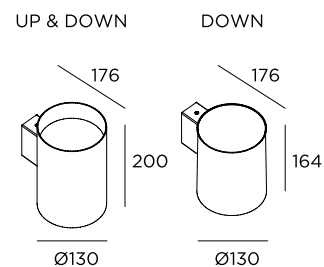

Stainless steel AISI 316L

Fixing to the wall

Backward 40 mm opal diffuser

LED 3,6W / 360lm / 24V

HC1F1 ■ ■ ■ ■

LED 3,6W / 360lm / 220-240V

HC1F2 ■ ■ ■ ■

LED 7,2W / 720lm / 24V