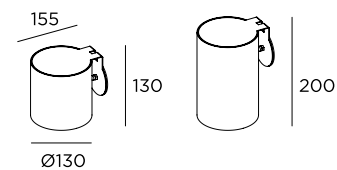

The light diffuser is set back by 40mm (H 130) and 110mm (H 200)

Libella P

LED 2W / 300lm / 500mA / H 600 mm

LIBA1H1 ■ ■ ■

LED 2W / 300lm / 500mA / H 1000 mm

LIBA1H2 ■ ■ ■

LED 2W / 300lm / 500mA / H 1500 mm