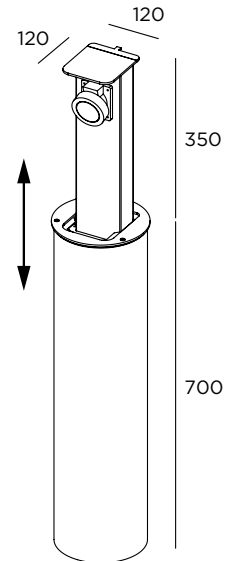

1 socket / H 350 mm

EG1

Finishing

IN Inox

BT Browntech

NB Naturalblack

Energy Ghost

CE IP67 IK10

Stainless steel AISI 316L

Manual retractable