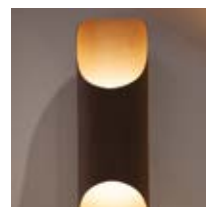

BALOSS 13
174