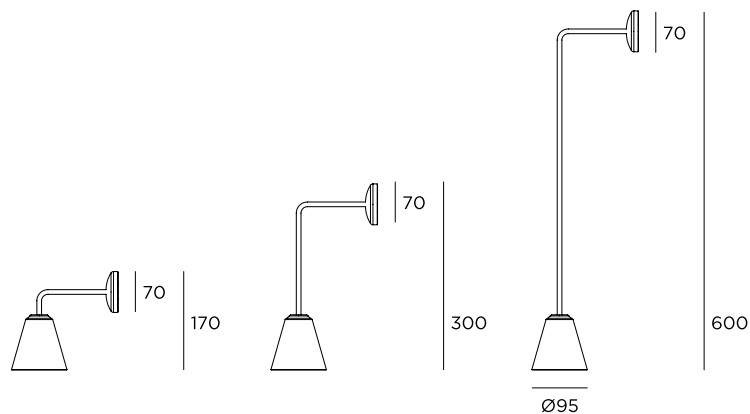

Carnoustie wall

CE LED IP65 IK08 24V

Stainless steel AISI 316L

Fixing to the wall

Opal diffuser

Driver 24V not included

Carnoustie mini

LED 1,5W / 150lm / 24V / H 400 mm