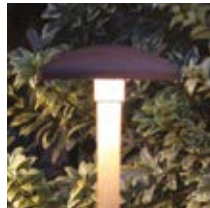

CHIODINO 13
118