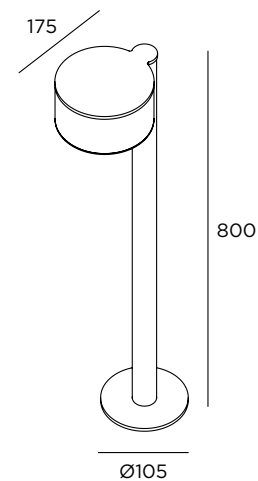

LED 3,6W / 360lm / 24V

HC1F1 ■ ■ ■ ■

LED 3,6W / 360lm / 220-240V

HC1F2 ■ ■ ■ ■

LED 7,2W / 720lm / 24V

HC2F1 ■ ■ ■ ■

LED 7,2W / 720lm / 220-240V

HC2F2 ■ ■ ■ ■

Accessories

ZA010 Cement mounting kit

■ LED color

Finishing

1 2200 K

IN Inox

2 2700 K

BT Browntech

3 3000 K

NB Naturalblack

Drivers 24V p. 240

Hotel California

CE LED IP65 IK08 24V / 220-240V

Stainless steel AISI 316L

Fixing to the ground

Indirect light

Transparent glass diffuser