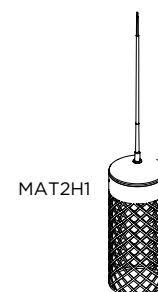

LED 7W / 700lm / 24V / Fixing with bracket

MAT1H1

LED 7W / 700lm / 24V / Fixing with alimentation cable and clip

MAT2H1

LED color	Finishing
1 2200 K	IN Inox
2 2700 K	BT Browntech
3 3000 K	NB Naturalblack

Drivers 24V p. 240

Mantra tree

IP65 IK08 24V

Stainless steel AISI 316L

Indirect light

Supplied with 5 mt cable

+ clip cable locking

Opal polycarbonate diffuser

Driver 24V not included

Fixing to the tree with bracket in stainless steel or directly with alimentation cable