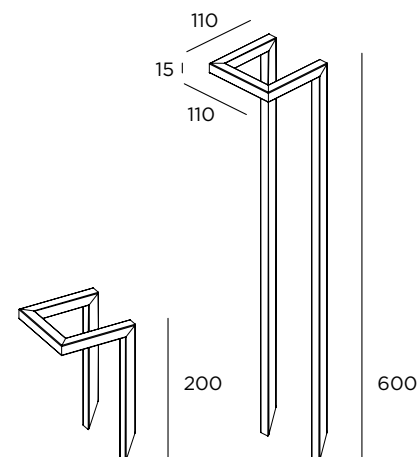

LED 1W / 100lm / 24V / H 200 mm

AEG1P1H1

LED 1W / 100lm / 24V / H 600 mm

AEG1P1H2

LED color

1 2200 K

2 2700 K

3 3000 K

Finishing

IN Inox

BT Browntech

NB Naturalblack

Drivers 24V p. 240

Alter ego

IP65 IK08 24V

Stainless steel AISI 316L

Fixing into the ground with spike

Opal diffuser

Supplied with cable L= 3 mt

Driver 24V not included