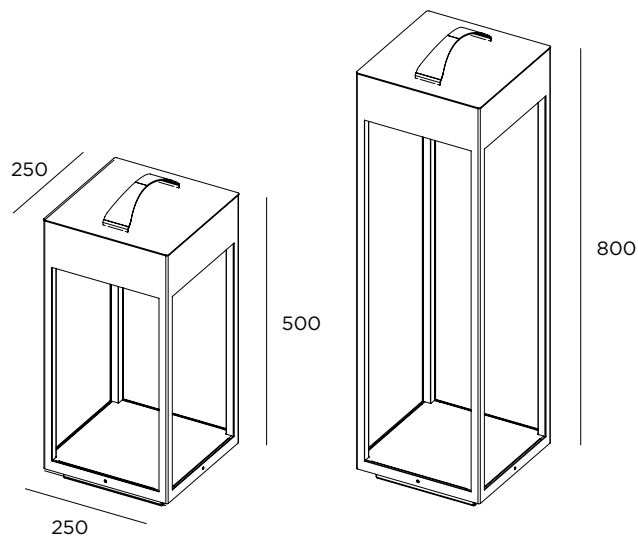

Fixing to the ground with plate

LED 7W / 700lm / 220/240V / 250 x 250 x H 800 mm

CDFR1D1 ■ ■ ■ ■

LED 7W / 700lm / 220/240V / 250 x 250 x H 500 mm

CDFR1D2 ■ ■ ■ ■

■ LED color

1 2200 K

2 2700 K