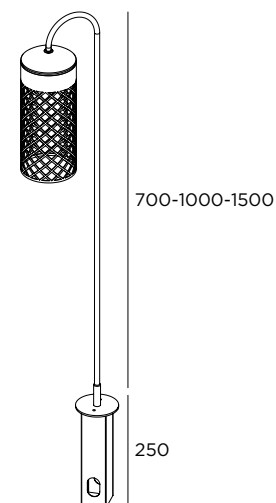

Stainless steel AISI 316L

Indirect light

Fixing to the ground with housing in stainless steel

Opal polycarbonate diffuser

LED 7W / 700lm / 220-240V / H 600 mm

MAC1H1 ■ ■ ■ ■

LED 7W / 700lm / 220-240V / H 800 mm