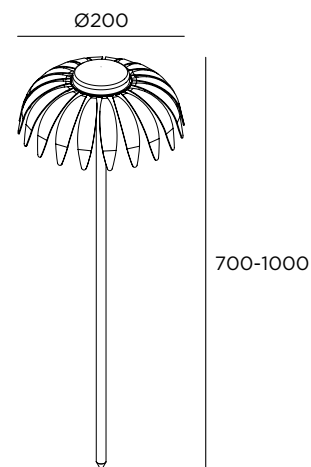

LED 1,5W / 150lm / 24V / H 700 mm

MBTP1H1

LED 1,5W / 150lm / 24V / H 1000 mm

MBTP1H2

LED color

1 2200 K

2 2700 K

3 3000 K

Finishing

IN Inox

BT Browntech

NB Naturalblack

Drivers 24V p. 240

Madama butterfly

IP65 IK08 24V

Stainless steel AISI 316L
Fixing into the ground with spike
Supplied with cable L= 3 mt
Driver 24V not included