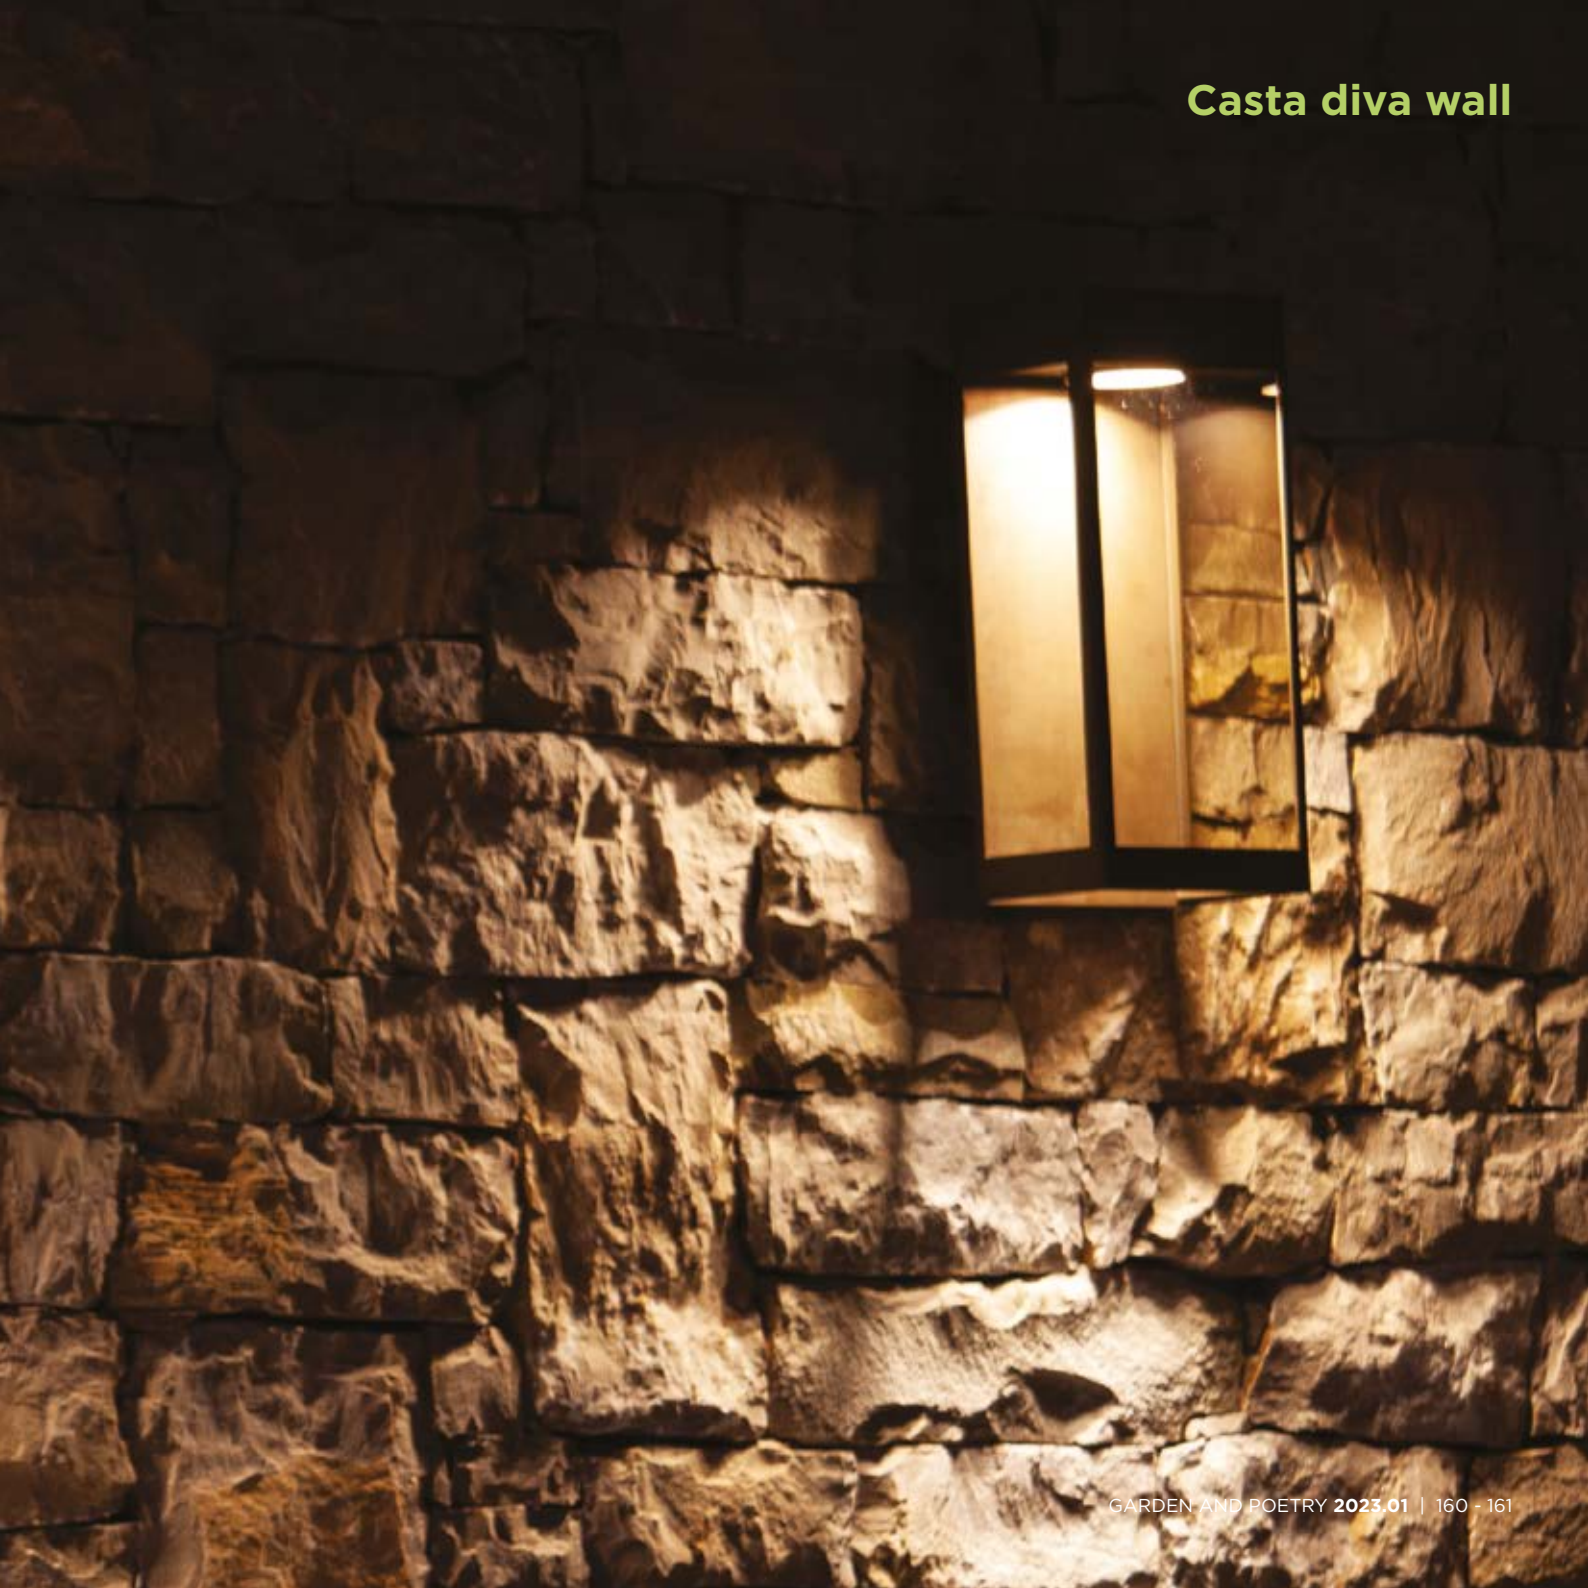

Rechargeable with 7 hours autonomy

Casta diva wall

LED 6W / 600lm / 220/240V / 150 x 150 x H 300 mm

CDD1 

LED 6W / 600lm / 220/240V / 200 x 200 x H 400 mm

CDD2 

 LED color

1 2200 K