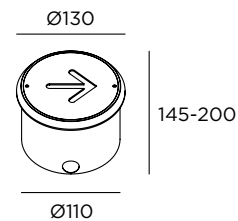

1 socket version / H 300 mm

MH1 

2 sockets version / H 500 mm

MH2 

Accessories

ZA011 Cement mounting kit

Finishing

IN  Inox