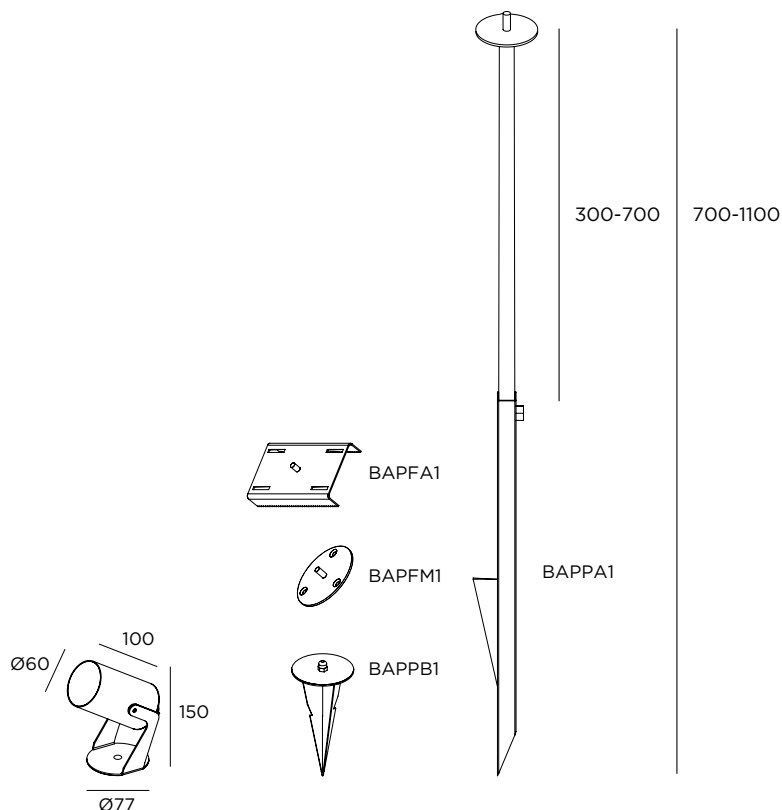

GU10 / 220-240V

BAP1T1

LED 4W / 400lm / 24V

BAP2T1

GU5,3 / 12V

BAP7T1

Fixing accessories

- **BAPPB1** Low spike
- **BAPPA1** Spike with telescopic rod
  H 300-700 mm above ground
- **BAPFM1** Adjustable wall fixing plate 360°
- **BAPFA1** Fixing plate for tree with belts L=2.0 mt

Optional

- **CASP1** Visor

LED color	LED lens	Finishing
2 2700 K	X 18°	IN Inox
3 3000 K	Y 25°	BT Browntech
	Z 38°	NB Naturalblack

Drivers 12V and 24V p. 240

Backspin plus

CE IP65 IK08 12V / 24V / 220-240V

Stainless steel AISI 316L
Projector with fixing accessories
Transparent glass diffuser
Supplied with black honeycomb filter
Supplied with 3 mt cable