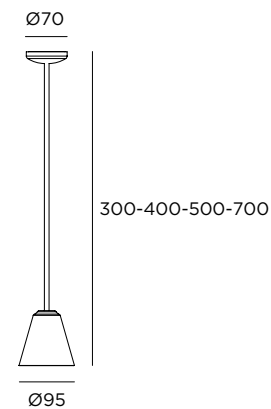

4W / 400lm / 24V / H 300 mm

CNC1P1H1 ■ ■ ■ ■

4W / 400lm / 24V / H 400 mm

CNC1P1H2 ■ ■ ■ ■

4W / 400lm / 24V / H 500 mm

CNC1P1H3 ■ ■ ■ ■

4W / 400lm / 24V / H 700 mm

CNC1P1H4 ■ ■ ■ ■

■ LED color

1 2200 K

2 2700 K

3 3000 K

Finishing

IN Inox

BT Browntech

NB Naturalblack

Drivers 24V p. 240

Carnoustie ceiling

CE LED IP65 IK08 24V

Stainless steel AISI 316L

Ceiling fixing

Opal diffuser

Driver 24V not included