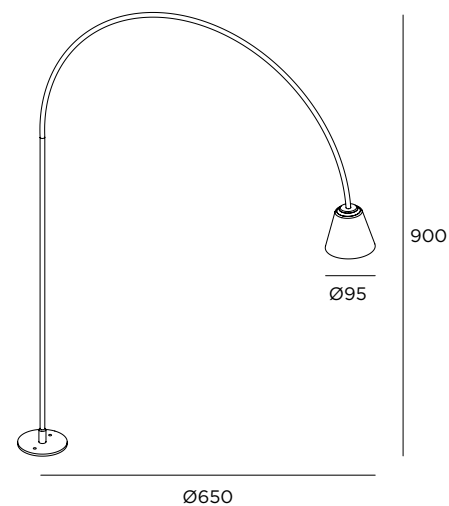

4W / 400lm / 24V

CNA1P1H1

Accessories

ZA005 Housing

ZA007 Spike

LED color   Finishing

1 2200 K   **IN** Inox

2 2700 K   **BT** Browntech

3 3000 K

Drivers 24V p. 240

Carnoustie arco

IP65 IK08 24V

Stainless steel AISI 316L

Fixing to the ground with spike or housing

Supplied with 3 mt cable

Opal diffuser

Driver 24V not included