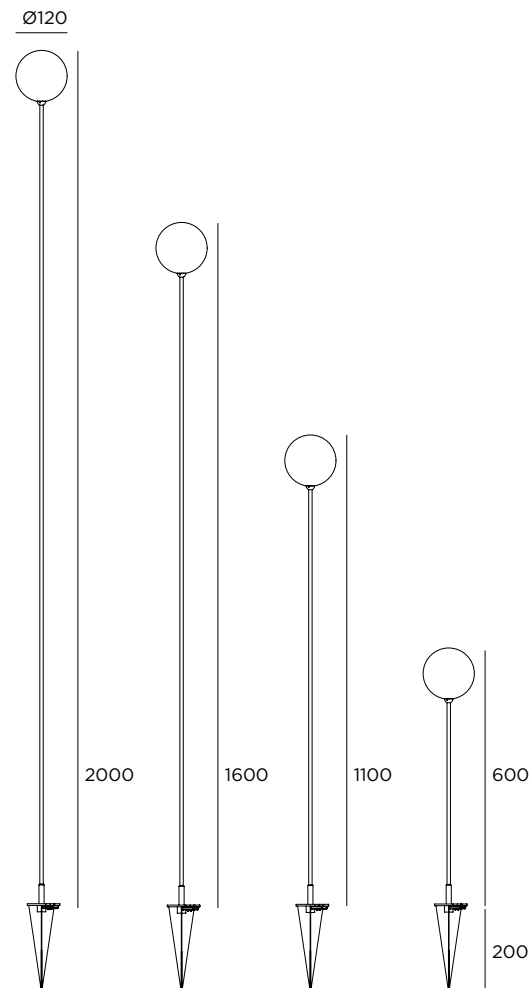

G4 / 1,6W / 200lm / 12V / H 600 mm

SOP3BH1 BT ■ ■ ■

G4 / 1,6W / 200lm / 12V / H 1100 mm

SOP3BH2 BT ■ ■ ■

G4 / 1,6W / 200lm / 12V / H 1600 mm

SOP3BH3 BT ■ ■ ■

G4 / 1,6W / 200lm / 12V / H 2000 mm

SOP3BH4 BT ■ ■ ■

LED / 1W / 100lm / 350mA / H 600 mm

SOP3GH1 BT ■ ■ ■

LED / 1W / 100lm / 350mA / H 1100 mm

SOP3GH2 BT ■ ■ ■

LED / 1W / 100lm / 350mA / H 1600 mm

SOP3GH3 BT ■ ■ ■

LED / 1W / 100lm / 350mA / H 2000 mm

SOP3GH4 BT ■ ■ ■

Diffuser's finishing

AM Amber

VE Green

FU Smoked

Drivers 12V and 350mA p. 240

Soffione P3 colors

CE LED IP65 IK06 12V

Stainless steel AISI 316L

Spike to be buried

Hand blown transparent glass L= 100, 130 and 200mm

G4 version with LED bulb included and version with LED card integrated

Supplied with 3 mt cable

Driver 12V (G4) or driver 350mA (LED) not included