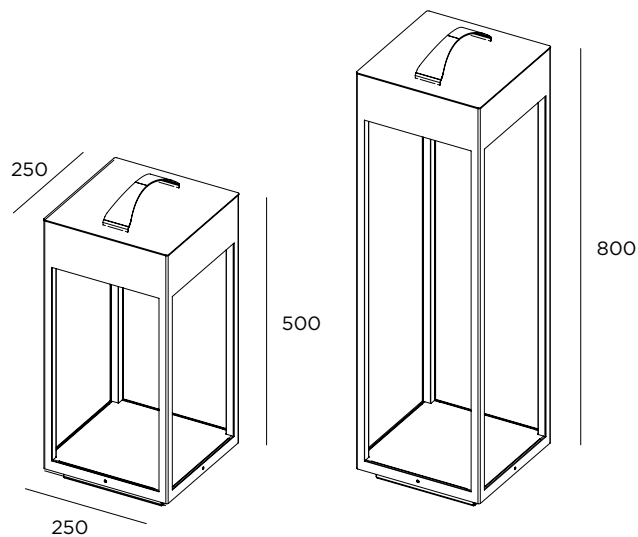

LED 7W / 700lm / 250 x 250 x H 800 mm

CDMRD1 ■ ■ ■ ■

LED 7W / 700lm / 250 x 250 x H 500 mm

CDMRD2 ■ ■ ■ ■

■ LED color

1 2200 K

2 2700 K

3 3000 K

Finishing

IN Inox

BT Browntech

NB Naturalblack

Drivers 24V p. 240

Casta diva mobile rechargeable

CE LED IP65 IK08

Stainless steel AISI 316L
Rechargeable with 7 hours autonomy