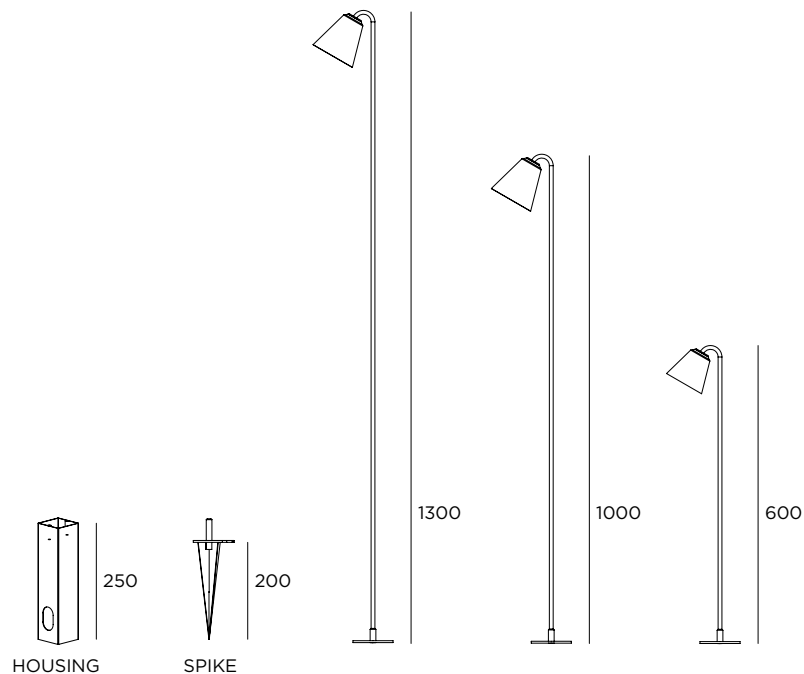

4W / 400lm / 24V / H 600 mm

CN1P1H1 ■ ■ ■ ■

4W / 400lm / 24V / H 1000 mm

CN1P1H2 ■ ■ ■ ■

4W / 400lm / 24V / H 1300 mm

CN1P1H3 ■ ■ ■ ■

Accessories

ZA005 Housing

ZA006 Spike

■ LED color

Finishing

1 2200 K

IN Inox

2 2700 K

BT Browntech

3 3000 K

NB Naturalblack

Drivers 24V p. 240

Carnoustie

CE LED IP65 IK08 24V

Stainless steel AISI 316L
Fixing to the ground with spike or housing
Supplied with 3 mt cable
Opal diffuser
Driver 24V not included