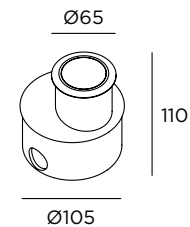

Marell 6

  IP67 IK09 24V

Stainless steel AISI 316L

Fixing with housing

Indirect light

Sand blasted/transparent glass diffuser

Supplied with 30 cm cable

Driver 24V not included